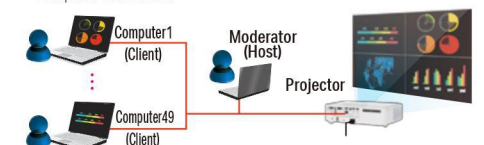

*To secure better performance, a wired network is preferable. Required to install the LiveViewer software on all the computers. The functions are supported by LiveViewer (Windows® application) only.

* The software LiveViewer can be downloaded from the website.
<http://proj.maxell.co.jp/en/>

Other Useful Features Network model · Internal speaker*2 · Direct Power On / Off · DICOM® simulation mode*3 · Audio Pass Through · My Screen · PIN Lock System Basic model

*2 The network model has a 16w speaker. The basic model has a 1W speaker. *3 This projector is not a medical device and is not compliant with the DICOM® standard, and neither the projector nor the DICOM® Simulation Mode should be used for medical diagnosis.

Notes · The images in this catalog are representations of the effects and differ from actual images.