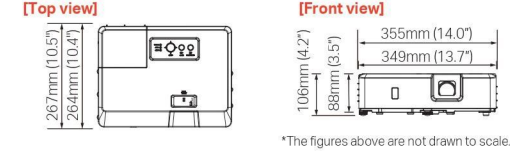

b: Projection distance (from the projector's front panel to screen. Tolerance ±10%) c1: Screen height from lens center to top (when installed on a horizontal surface) c2: Screen height from lens center to bottom (when installed on a horizontal surface)

Dimensions

Environment

► Compliance with EU Directive RoHS*1
► Reduction of resin usage in production
Use of hot runners in molds for making upper housing in order to reduce mill ends.

*1 RoHS is the acronym of "Directive 2011/65/EU of the European Parliament and of the Council of 8 June 2011 on the restriction of the use of certain hazardous substances in electrical and electronic equipment".

—Design and specifications are subject to change without notice.

• The projected images and comparison photos in this catalog are simulations. • LCD panels, polarizers and other optical components and cooling fans may need replacement after prolonged usage. For more details, please consult a sales representative. • Do not use in places where there is a lot of water, dampness, steam, dust, soot or tobacco smoke. This may result in fire or malfunction. • Optical components (lamp, LCD panel, polarizing plate, PBS [polarizer beam splitter]) have limited service lives. They must be replaced or replaced if they are used for a long period of time. • These projectors use a mercury lamp with high internal pressure. Because of its properties, this lamp may burst with a loud noise or burn out if struck or after it has been used for a period of time. The time until it bursts or burns out varies greatly according to differences between lamps and usage conditions. Turning the lamp's power on and off frequently shortens its service life. • Optical components other than the lamp: If the projector is used for six hours or more per day, they may need to be replaced in less than a year. • LCD panel: If the projector is used continuously for six hours or more, its replacement cycle may be shortened. • Do not turn projector on again for ten minutes after shutdown. Neglect can shorten the lifetime of the lamp. During use and immediately after use, do not touch anywhere near the lamp and the vents as these parts are extremely hot. • Each product may have differences of color, brightness and focus due to manufacture variation. • Windows® is a trademark, or a registered trademark of Microsoft Corporation in the United States and/or other countries. • Crestron Connected and the Crestron Connected Logo are registered trademarks of Crestron Electronics. • HDMI and High-Definition Multimedia Interface are trademarks or registered trademarks of HDMI Licensing Administrator, Inc. in the United States and other countries. • DICOM is the registered trademark of the National Electrical Manufacturers Association for its standards publications relating to digital communications of medical information. • All other trademarks are the properties of their respective owners.

maxell Maxell, Ltd. 5030 Totsuka-cho, Totsuka-ku Yokohama, 244-0003, Japan <http://proj.maxell.co.jp/en/>