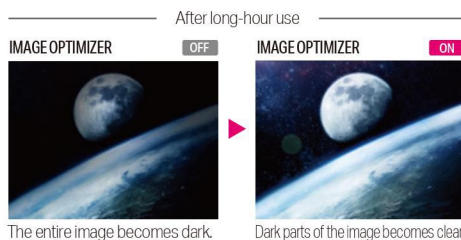

* Comparison photos are simulations.

IMAGE OPTIMIZER Network model

Equipped with IMAGE OPTIMIZER that maintains visibility of an image through automatic image correction in accordance with lamp consumption.

* This function may not work properly when HDCR/ACCENTUALIZER is ON.
* Comparison photos are simulations.

Perfect Fit Network model

Equipped with Perfect Fit with which the position of four corners and four sides of a projected image can be adjusted. With the remote controller at hand, you can quickly correct the distorted image such as pincushion or barrel.