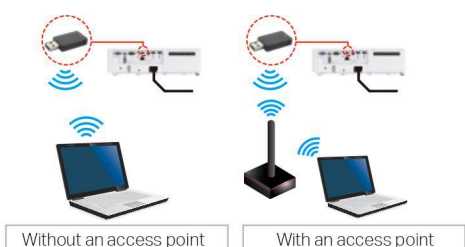

* This function may not work properly when HDCR/ACCENTUALIZER is ON.
* Comparison photos are simulations.

Perfect Fit Network model

Equipped with Perfect Fit with which the position of four corners and four sides of a projected image can be adjusted. With the remote controller at hand, you can quickly correct the distorted image such as pincushion or barrel.

Network Function / Capability

Wireless Capability (Option) Network model

The projector is capable of a wireless network with the optional USB wireless adapter. You can control the projector with a computer via the network, and also project the screen of the computer on which the LiveViewer software is installed.

Smart Device Control Network model

Using the dedicated free online application Projector Quick Connection, you can control the projector from a tablet or smartphone. In addition, you can project images, documents, and photos on the smart device.