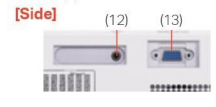

MC-EW403E / MC-EW303E / MC-EX403E / MC-EX353E / MC-EX303E

(1) COMPUTER IN1 (2) AUDIO IN3 (3) CONTROL (RS-232C) (4) USB-A (5) USB-B (6) HDMI IN1 (7) HDMI IN2 (8) VIDEO (9) LAN (10) AUDIO IN1 (11) AUDIO IN2 (12) AUDIO OUT (13) COMPUTER IN2 / MONITOR OUT

Projection Distance

Model	16:10 screen	16:10 screen	4:3 screen	4:3 screen
MC-EW4051 / MC-EW3551 / MC-EW403E	(1,280 x 800) (±10%)	(1,280 x 800) (±10%)	MC-EX4551 / MC-EX4051 / MC-EX403E	(1,024 x 768) (±10%)
MC-EW3051 / MC-EW303E			MC-EX3551 / MC-EX3051 / MC-EX303E	(1,024 x 768) (±10%)
	<table border="1"> <thead> <tr> <th>a</th> <th colspan="4">b</th> <th colspan="2">c1</th> <th colspan="2">c2</th> </tr> <tr> <th>Screen size (diagonal)</th> <th colspan="4">Projection distance</th> <th colspan="2">Screen height</th> <th colspan="2">Screen height</th> </tr> <tr> <th>type</th> <th>min.</th> <th>max.</th> <th>min.</th> <th>max.</th> <th>min.</th> <th>max.</th> <th>min.</th> <th>max.</th> </tr> </thead> <tbody> <tr> <td>(inch) m</td> <td>m</td> <td>inch</td> <td>m</td> <td>inch</td> <td>cm</td> <td>inch</td> <td>cm</td> <td>inch</td> </tr> <tr> <td>60 1.5</td> <td>1.9</td> <td>73</td> <td>2.2</td> <td>88</td> <td>75</td> <td>30</td> <td>6</td> <td>2</td> </tr> <tr> <td>80 2.0</td> <td>2.5</td> <td>99</td> <td>3.0</td> <td>119</td> <td>100</td> <td>39</td> <td>8</td> <td>3</td> </tr> <tr> <td>100 2.5</td> <td>3.1</td> <td>124</td> <td>3.8</td> <td>149</td> <td>125</td> <td>49</td> <td>10</td> <td>4</td> </tr> <tr> <td>120 3.0</td> <td>3.8</td> <td>149</td> <td>4.6</td> <td>180</td> <td>150</td> <td>59</td> <td>12</td> <td>5</td> </tr> <tr> <td>150 3.8</td> <td>4.8</td> <td>187</td> <td>5.7</td> <td>226</td> <td>188</td> <td>74</td> <td>14</td> <td>6</td> </tr> <tr> <td>200 5.1</td> <td>6.4</td> <td>251</td> <td>7.7</td> <td>302</td> <td>250</td> <td>98</td> <td>19</td> <td>8</td> </tr> </tbody> </table>	<table border="1"> <thead> <tr> <th>a</th> <th colspan="4">b</th> <th colspan="2">c1</th> <th colspan="2">c2</th> </tr> <tr> <th>Screen size (diagonal)</th> <th colspan="4">Projection distance</th> <th colspan="2">Screen height</th> <th colspan="2">Screen height</th> </tr> <tr> <th>type</th> <th>min.</th> <th>max.</th> <th>min.</th> <th>max.</th> <th>min.</th> <th>max.</th> <th>min.</th> <th>max.</th> </tr> </thead> <tbody> <tr> <td>(inch) m</td> <td>m</td> <td>inch</td> <td>m</td> <td>inch</td> <td>cm</td> <td>inch</td> <td>cm</td> <td>inch</td> </tr> <tr> <td>60 1.5</td> <td>1.9</td> <td>73</td> <td>2.2</td> <td>88</td> <td>75</td> <td>30</td> <td>6</td> <td>2</td> </tr> <tr> <td>80 2.0</td> <td>2.5</td> <td>99</td> <td>3.0</td> <td>119</td> <td>100</td> <td>39</td> <td>8</td> <td>3</td> </tr> <tr> <td>100 2.5</td> <td>3.1</td> <td>124</td> <td>3.8</td> <td>149</td> <td>125</td> <td>49</td> <td>10</td> <td>4</td> </tr> <tr> <td>120 3.0</td> <td>3.8</td> <td>149</td> <td>4.6</td> <td>179</td> <td>150</td> <td>59</td> <td>12</td> <td>5</td> </tr> <tr> <td>150 3.8</td> <td>4.7</td> <td>187</td> <td>5.7</td> <td>225</td> <td>188</td> <td>74</td> <td>14</td> <td>6</td> </tr> <tr> <td>200 5.1</td> <td>6.4</td> <td>250</td> <td>7.6</td> <td>301</td> <td>250</td> <td>98</td> <td>19</td> <td>8</td> </tr> </tbody> </table>	<table border="1"> <thead> <tr> <th>a</th> <th colspan="4">b</th> <th colspan="2">c1</th> <th colspan="2">c2</th> </tr> <tr> <th>Screen size (diagonal)</th> <th colspan="4">Projection distance</th> <th colspan="2">Screen height</th> <th colspan="2">Screen height</th> </tr> <tr> <th>type</th> <th>min.</th> <th>max.</th> <th>min.</th> <th>max.</th> <th>min.</th> <th>max.</th> <th>min.</th> <th>max.</th> </tr> </thead> <tbody> <tr> <td>(inch) m</td> <td>m</td> <td>inch</td> <td>m</td> <td>inch</td> <td>cm</td> <td>inch</td> <td>cm</td> <td>inch</td> </tr> <tr> <td>60 1.5</td> <td>1.7</td> <td>69</td> <td>2.1</td> <td>83</td> <td>78</td> <td>31</td> <td>13</td> <td>5</td> </tr> <tr> <td>80 2.0</td> <td>2.4</td> <td>93</td> <td>2.8</td> <td>112</td> <td>105</td> <td>41</td> <td>17</td> <td>7</td> </tr> <tr> <td>100 2.5</td> <td>3.0</td> <td>117</td> <td>3.6</td> <td>141</td> <td>131</td> <td>51</td> <td>22</td> <td>9</td> </tr> <tr> <td>120 3.0</td> <td>3.6</td> <td>141</td> <td>4.3</td> <td>170</td> <td>157</td> <td>62</td> <td>26</td> <td>10</td> </tr> <tr> <td>150 3.8</td> <td>4.5</td> <td>177</td> <td>5.4</td> <td>213</td> <td>196</td> <td>77</td> <td>33</td> <td>13</td> </tr> <tr> <td>200 5.1</td> <td>6.0</td> <td>237</td> <td>7.2</td> <td>285</td> <td>261</td> <td>103</td> <td>44</td> <td>17</td> </tr> </tbody> </table>	<table border="1"> <thead> <tr> <th>a</th> <th colspan="4">b</th> <th colspan="2">c1</th> <th colspan="2">c2</th> </tr> <tr> <th>Screen size (diagonal)</th> <th colspan="4">Projection distance</th> <th colspan="2">Screen height</th> <th colspan="2">Screen height</th> </tr> <tr> <th>type</th> <th>min.</th> <th>max.</th> <th>min.</th> <th>max.</th> <th>min.</th> <th>max.</th> <th>min.</th> <th>max.</th> </tr> </thead> <tbody> <tr> <td>(inch) m</td> <td>m</td> <td>inch</td> <td>m</td> <td>inch</td> <td>cm</td> <td>inch</td> <td>cm</td> <td>inch</td> </tr> <tr> <td>60 1.5</td> <td>1.7</td> <td>69</td> <td>2.1</td> <td>83</td> <td>78</td> <td>31</td> <td>13</td> <td>5</td> </tr> <tr> <td>80 2.0</td> <td>2.4</td> <td>93</td> <td>2.8</td> <td>112</td> <td>105</td> <td>41</td> <td>17</td> <td>7</td> </tr> <tr> <td>100 2.5</td> <td>3.0</td> <td>116</td> <td>3.6</td> <td>140</td> <td>131</td> <td>51</td> <td>22</td> <td>9</td> </tr> <tr> <td>120 3.0</td> <td>3.6</td> <td>140</td> <td>4.3</td> <td>169</td> <td>157</td> <td>62</td> <td>26</td> <td>10</td> </tr> <tr> <td>150 3.8</td> <td>4.5</td> <td>176</td> <td>5.4</td> <td>212</td> <td>196</td> <td>77</td> <td>33</td> <td>13</td> </tr> <tr> <td>200 5.1</td> <td>6.0</td> <td>236</td> <td>7.2</td> <td>284</td> <td>261</td> <td>103</td> <td>44</td> <td>17</td> </tr> </tbody> </table>

b: Projection distance (from the projector's front panel to screen. Tolerance ±10%) c1: Screen height from lens center to top (when installed on a horizontal surface) c2: Screen height from lens center to bottom (when installed on a horizontal surface)