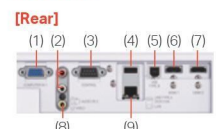

Terminals

MC-EW4051 / MC-EW3551 / MC-EW3051 / MC-EX4551 / MC-EX4051 / MC-EX3551 / MC-EX3051